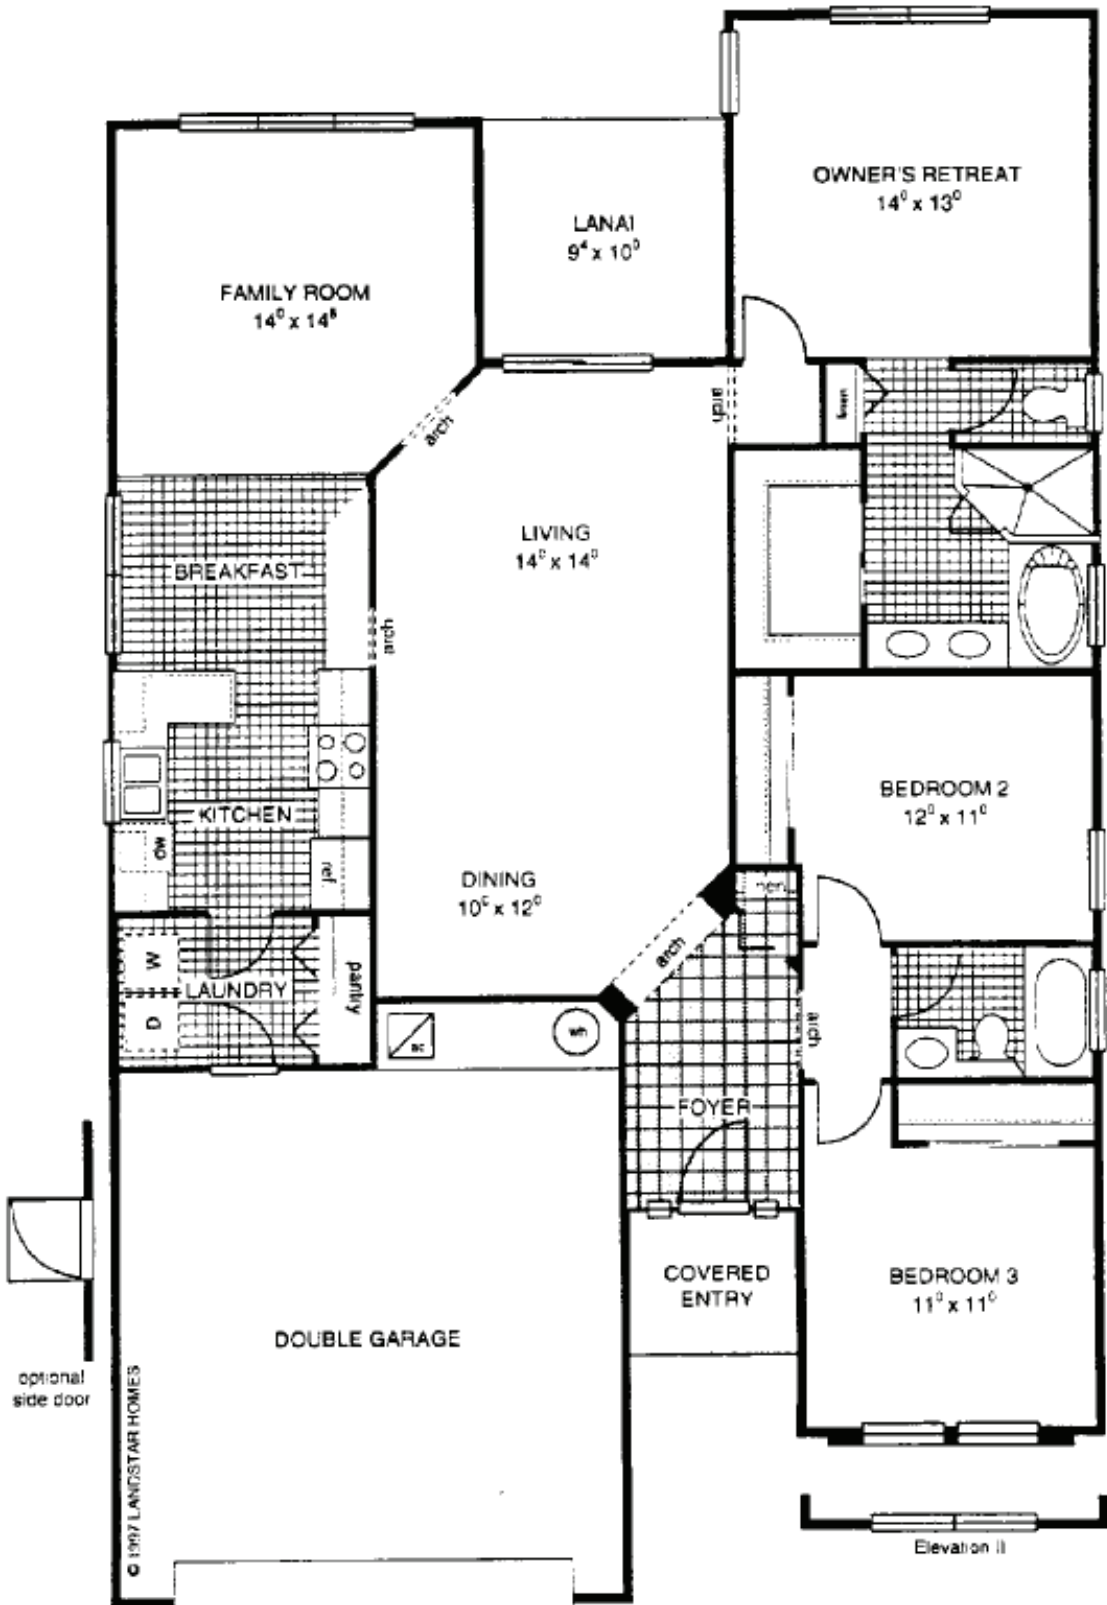

SANDESTIN

PLAN

 Ceramic Tile Floor – Standard
 Vinyl Floor – Standard

Plant Shelf
All ceilings are 9 feet 4 inches.